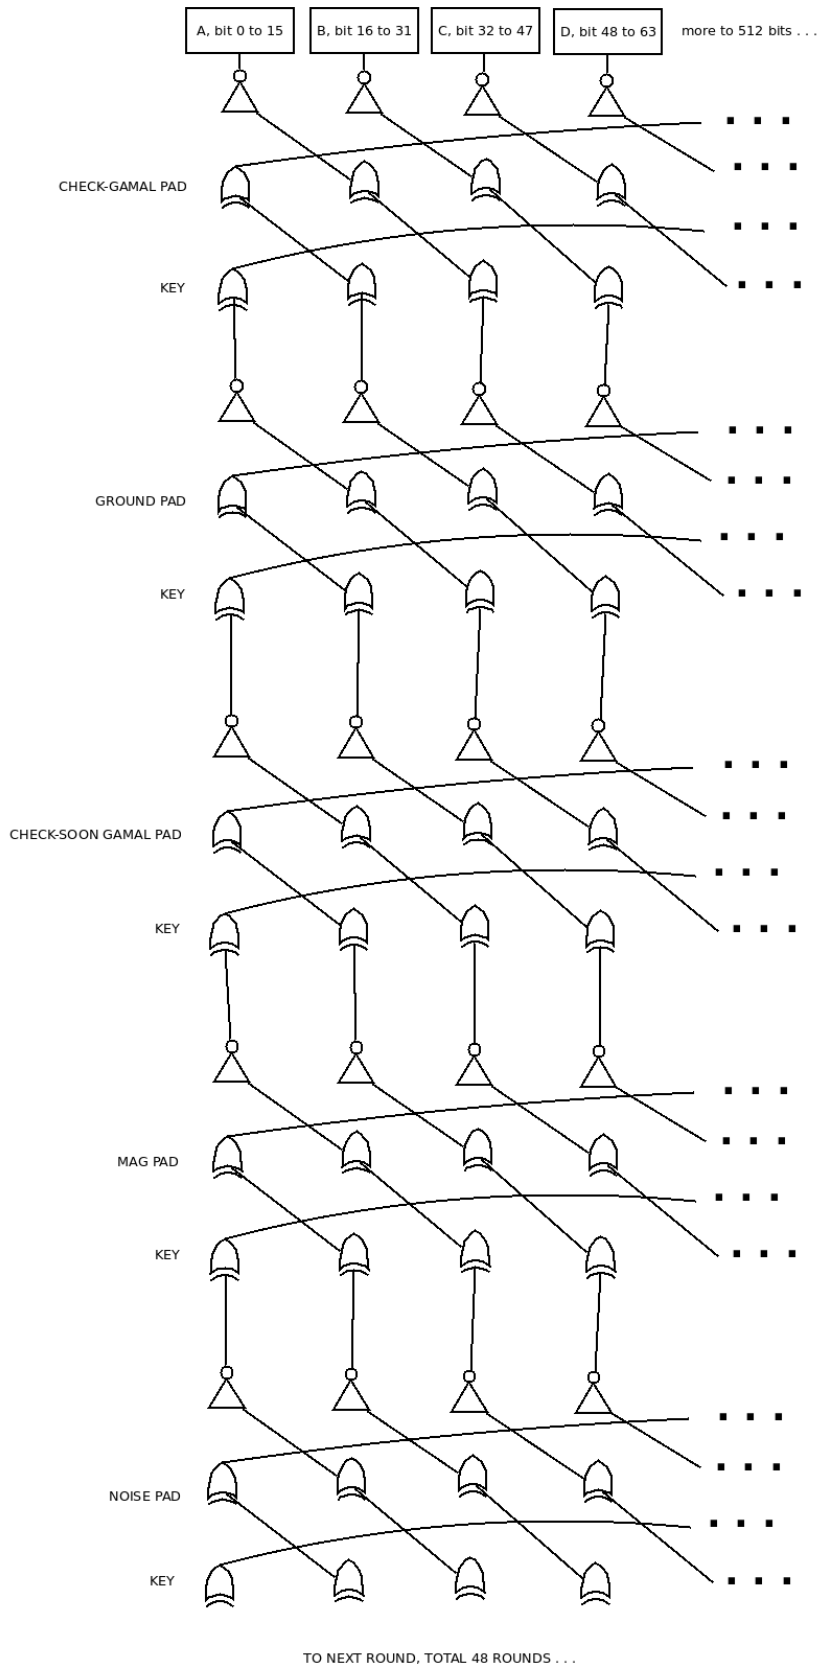

Round of the Space International SHIKA-Q Block Cipher

DESIGNED BY ANN SPACE, CHIKO SPACE AND MIKA SPACE, MOST HIGH SENATE OF SPACE INTERNATIONAL, INFINITE MILITARY SPECIAL DIVISION, AI CONG